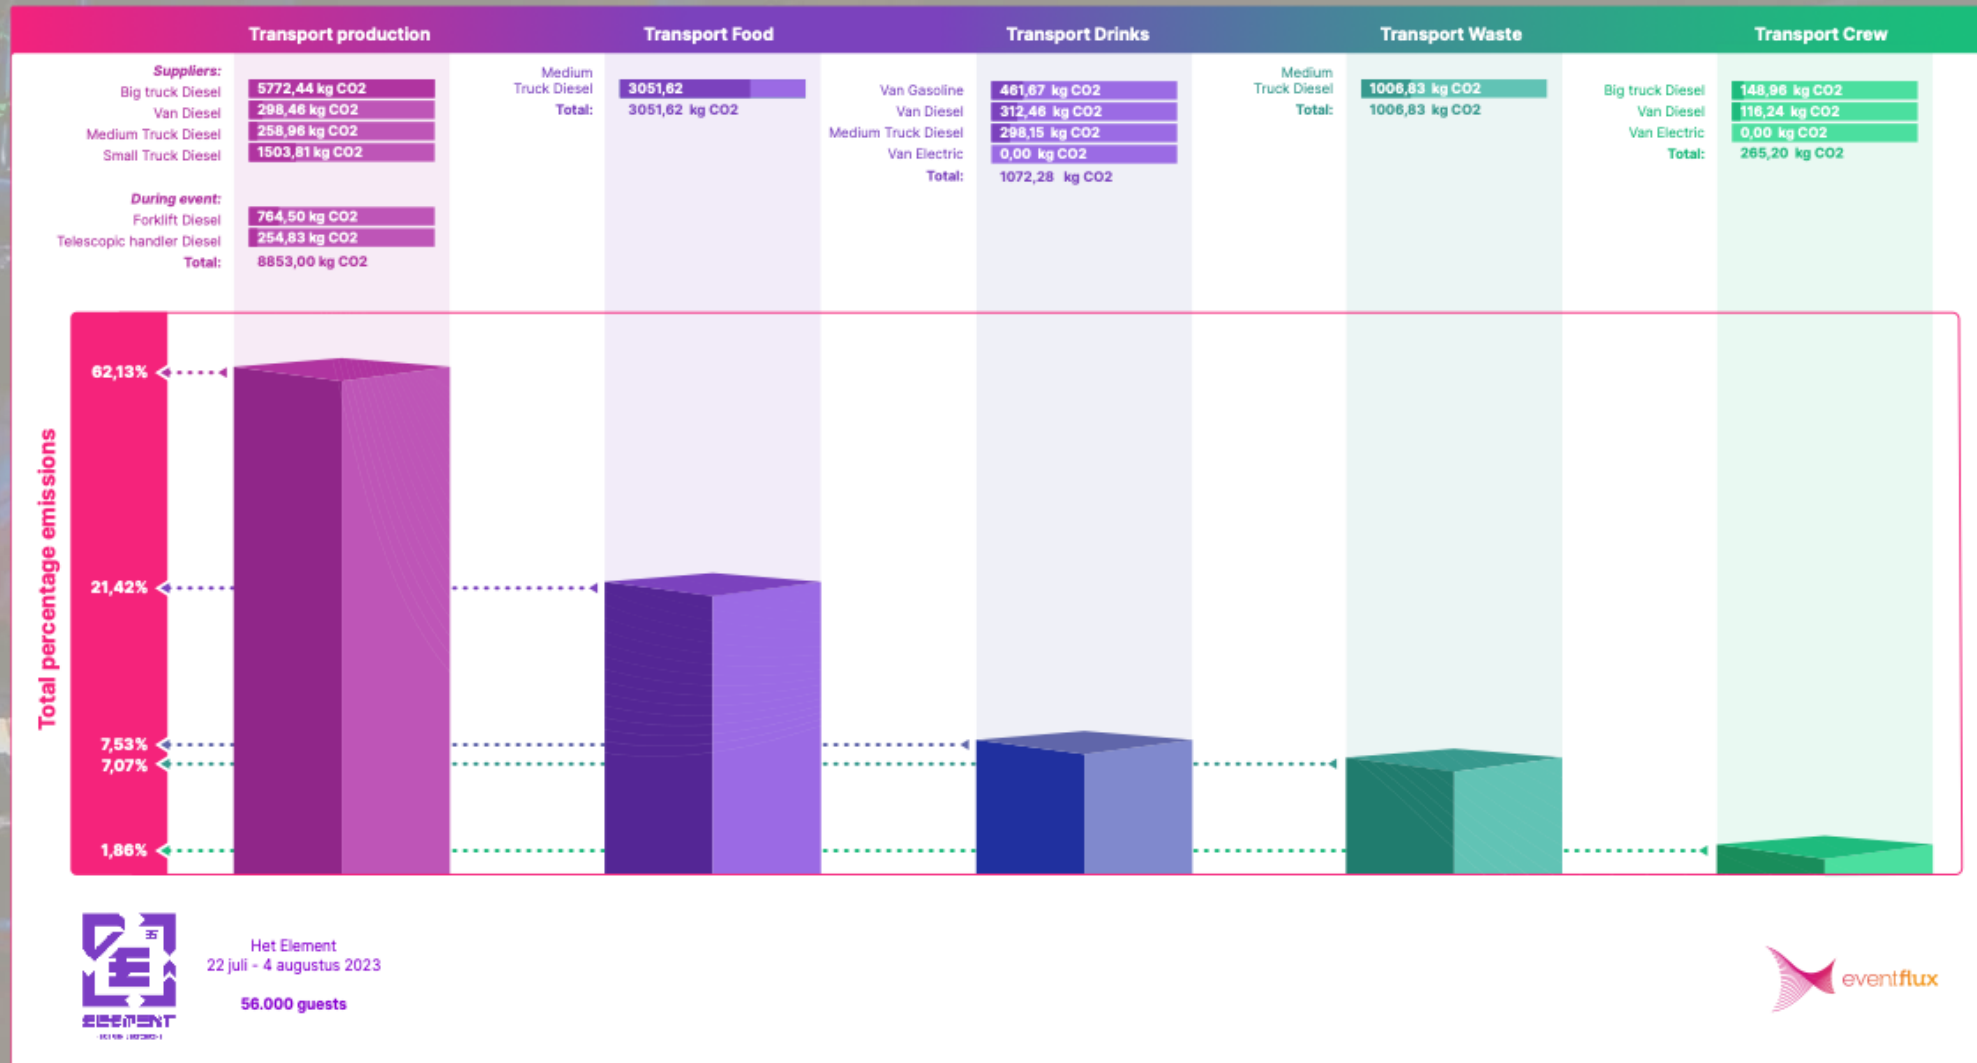

Transport – vraag en aanbod niet in balans