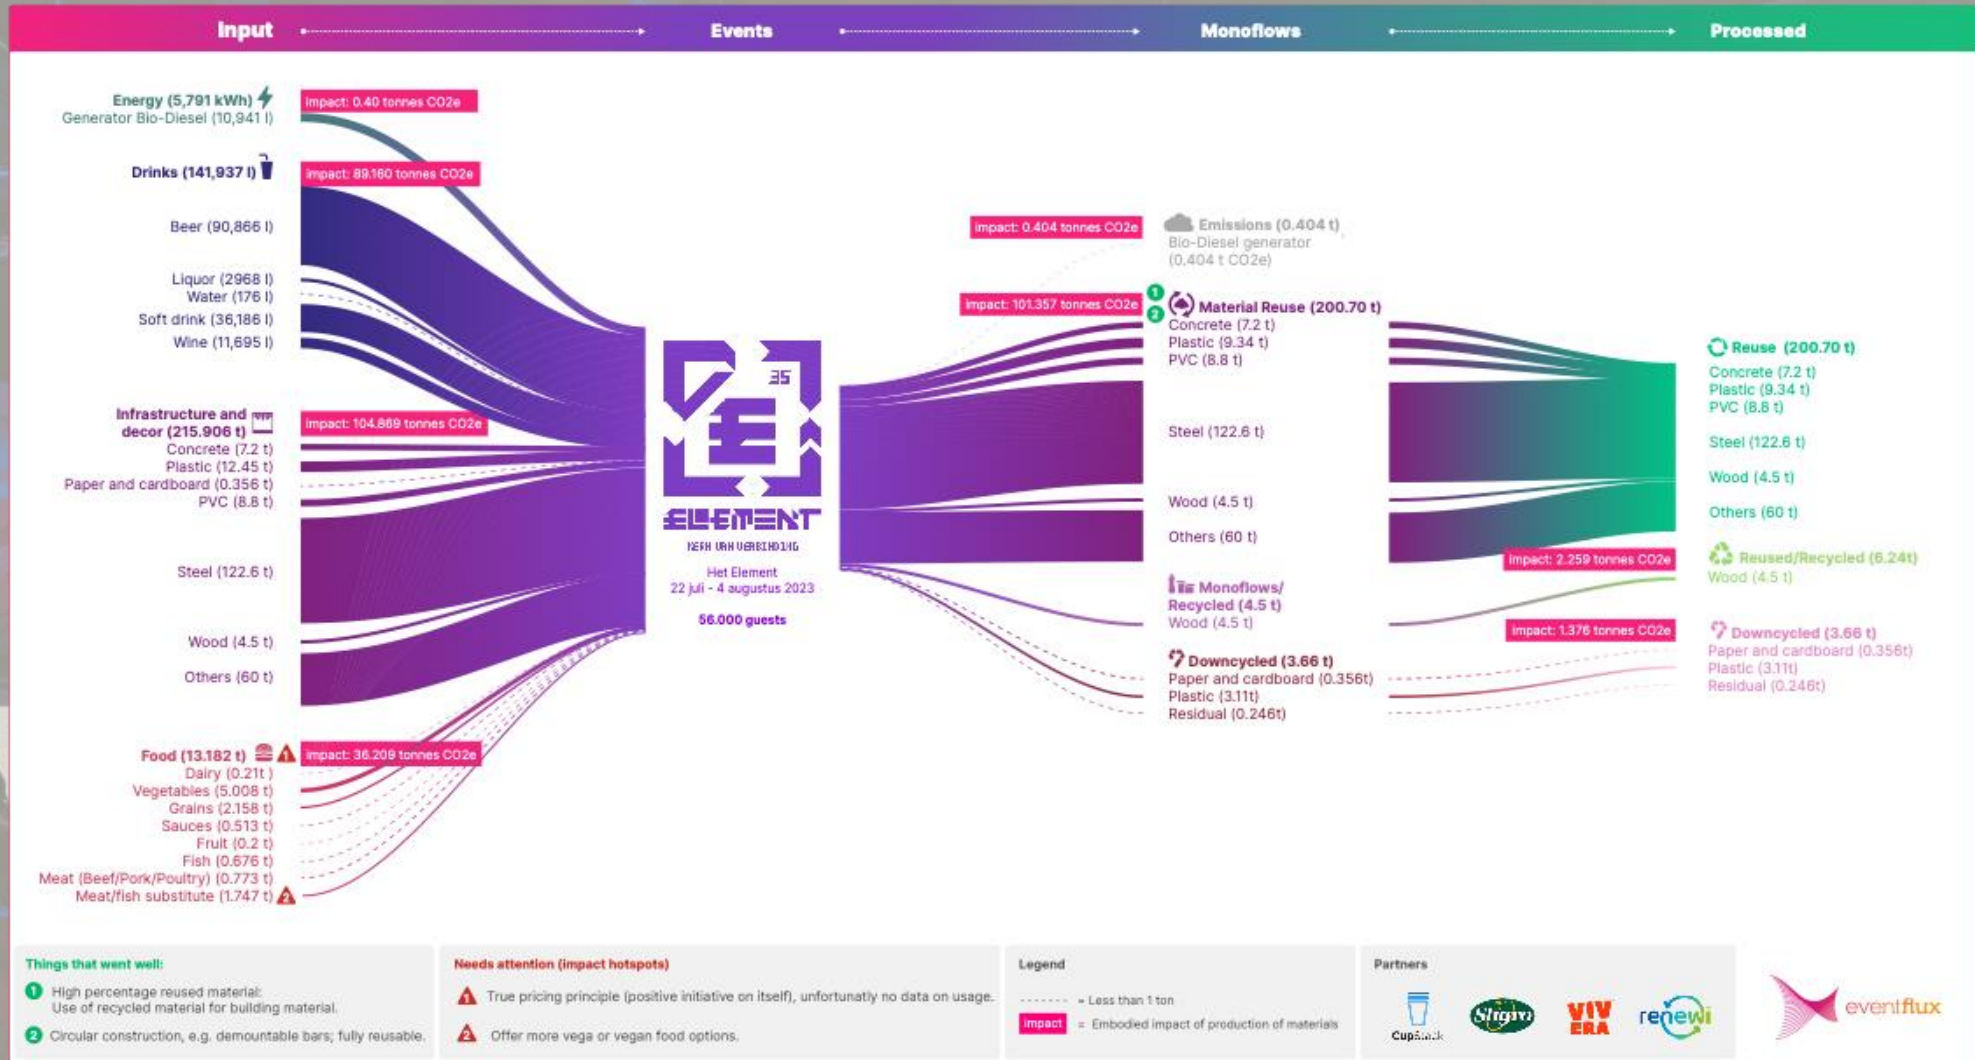

Materiaal – een goede nulmeting